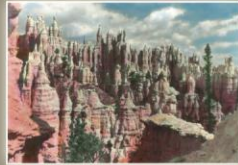

Hand-tinted lantern slides from the book *LANDSCAPES ON GLASS* Greeting Cards

**BETATAKIN**  
NAVAJO NATIONAL MONUMENT, AZ

**OBSERVATION POINT**  
ZION NATIONAL PARK, UT

**RED SUNRISE**  
MONUMENT VALLEY, UT

**ENCHANTED**  
BRYCE CANYON NATIONAL PARK, UT

**NAVAJO NATION**  
MONUMENT VALLEY, UT

**NAVAJO TRADITION**  
MONUMENT VALLEY, UT

**FAR VIEW**  
MONUMENT VALLEY, UT

**GRAND VIEW POINT**  
GRAND CANYON NATIONAL PARK, AZ